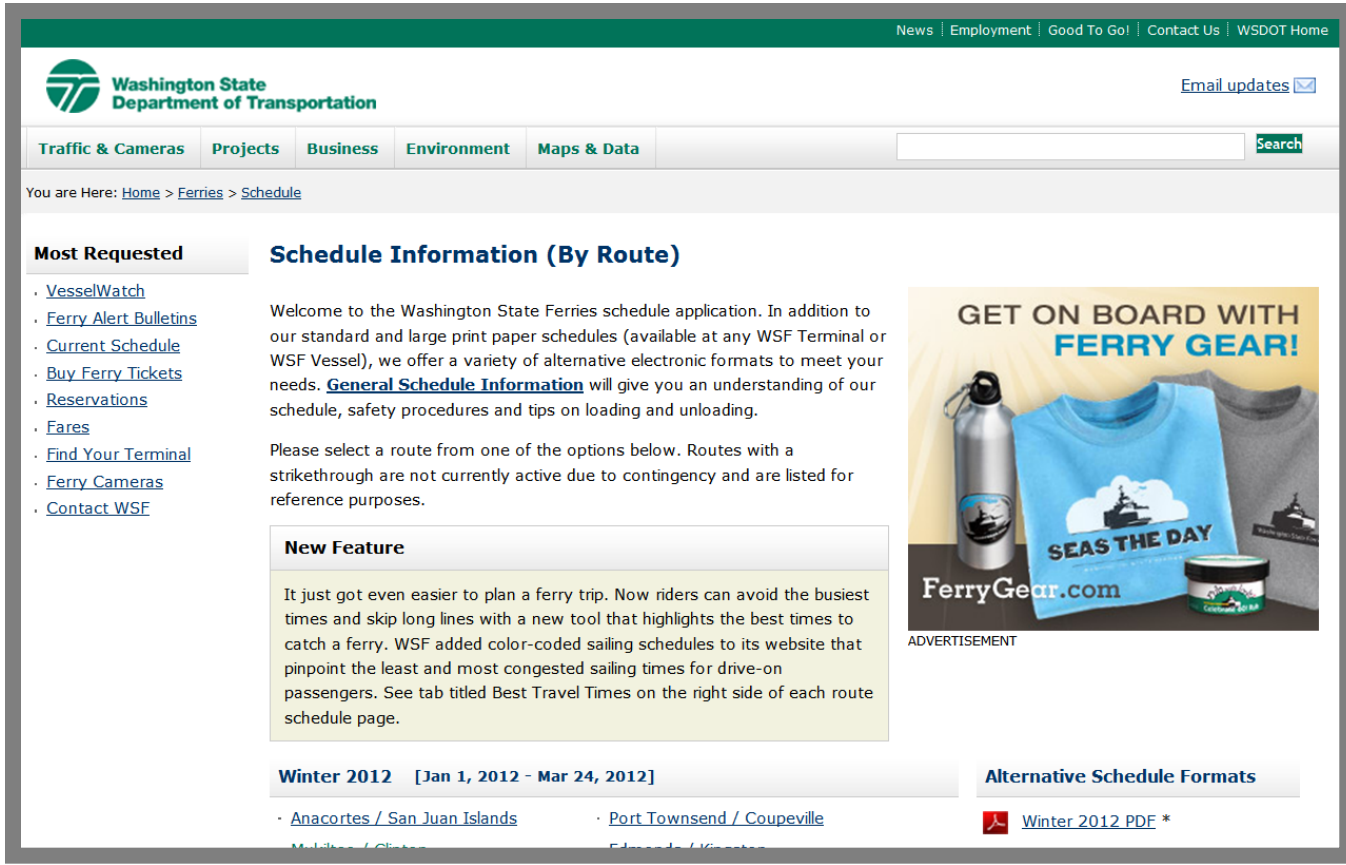

# Exclusive Website Sponsorship Opportunity!

The Popular Washington State Ferries Web Site is available for Advertising  
Includes Main Schedule Page, Schedule Pages for all Routes, Vessel Watch Page

<http://www.wsdot.com/ferries/schedule/Default.aspx>